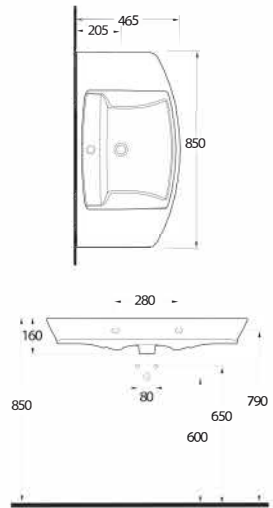

68851

Lavabo

78102 Tam Ayak,
78302 Yarım Ayak
ve Banyo Mobilyası
uyumludur.

Washbasin compatible
with 78302 half pedestal,
78102 full pedestal and
bathroom furnitures.

68651

Lavabo

78112 Tam Ayak,
78302 Yarım Ayak
ve Banyo Mobilyası
uyumludur.

Washbasin compatible
with 78112 full pedestal,
78302 half pedestal and
bathroom furnitures.

68551

Lavabo

78112 Tam Ayak,
78302 Yarım Ayak
ve Banyo Mobilyası
uyumludur.

Washbasin compatible
with 78112 full pedestal,
78302 half pedestal and
bathroom furnitures.

68000

**Duvara Tam Dayalı
Klozet Set**

68403 Klozet,
68104 Rezervuar ile
uyumludur.

Back to Wall WC Set
68403 WC pan
compatible with 68104
Cistern.

68303

Asma Klozet

Gömme Rezervuar
uyumludur.

Wall-mounted WC
compatible with
concealed cistern.

TEKNİK ÇİZİM | Technical Drawing