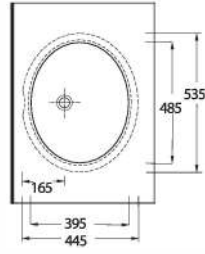

Oval
Undercounter
Washbasin

**91531
PINARA**

Oval
Tezgah Altı Lavabo
53,5 x 44,5 cm

Oval
Undercounter
Washbasin

**91461
PINARA**

Oval
Tezgah Altı Lavabo
46,5 x 37 cm

Oval
Undercounter
Washbasin

TEKNİK ÇİZİM | Technical Drawing