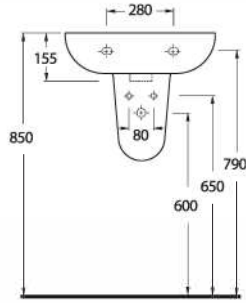

TEKNİK ÇİZİM | Technical Drawing