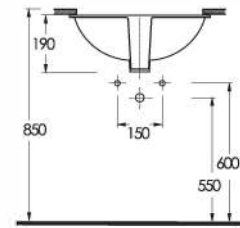

Oval
Undercounter
Washbasin

**91531
PINARA**

Oval
Tezgah Altı Lavabo
53,5 x 44,5 cm

Oval
Undercounter
Washbasin

**91461
PINARA**

Oval
Tezgah Altı Lavabo
46,5 x 37 cm

Oval
Undercounter
Washbasin

TEKNİK ÇİZİM | Technical Drawing