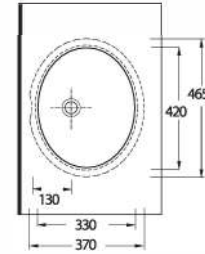

Oval
Undercounter
Washbasin

**91531
PINARA**

Oval
Tezgah Altı Lavabo
53,5 x 44,5 cm

Oval
Undercounter
Washbasin

**91461
PINARA**

Oval
Tezgah Altı Lavabo
46,5 x 37 cm

Oval
Undercounter
Washbasin

TEKNİK ÇİZİM | Technical Drawing