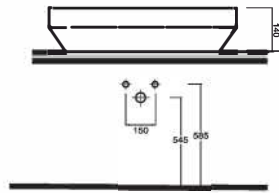

TEKNİK ÇİZİM | Technical Drawing