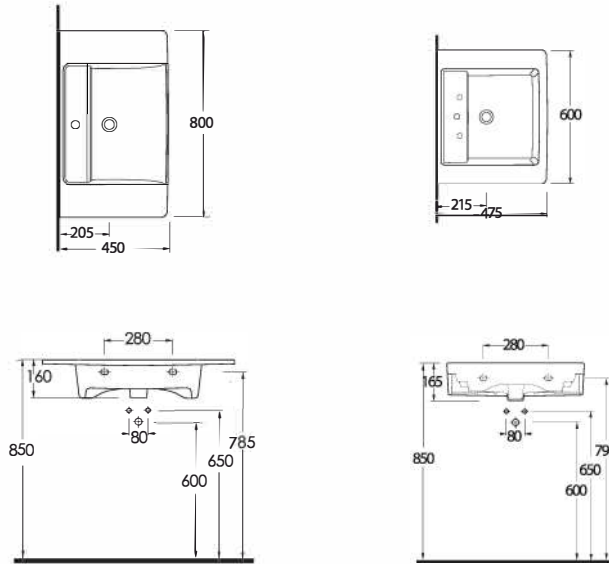

DİĞER OPSİYONLAR / OTHER OPTIONS

78811

TEOS

80 cm

İnce Bantlı Lavabo
Mobilya uyumludur.

Slim Band Washbasin
compatible with bathroom
furnitures.

34601

ALINDA

60 cm

Dikdörtgen Yarım Tezgah Üstü
Lavabo Banyo Mobilyası uyumludur.

Rectangular Semi Recessed
Compatible with bathroom
furnitures.

TEKNİK ÇİZİM | Technical Drawing