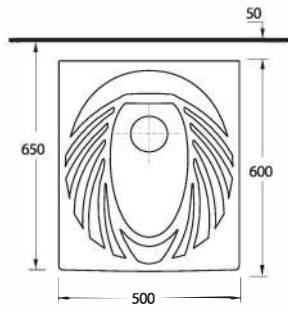

TEKNİK ÇİZİM | Technical Drawing