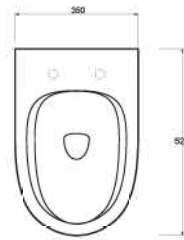

89303
Kanalsız Asma Klozet
Gömme Rezervuar Uyumludur.

Rimless Wall-Mounted WC Pan
compatible
with concealed cistern.

89205
Asma Bide

Wall-mounted Bidet

TEKNİK ÇİZİM | Technical Drawing

FINIKIA

Designed by *Claudio Papa*