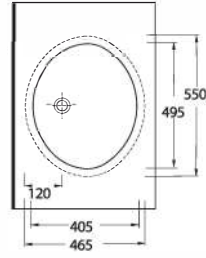

Oval
Undercounter
Washbasin

**91531
PINARA**

Oval
Tezgah Altı Lavabo
53,5 x 44,5 cm

Oval
Undercounter
Washbasin

**91461
PINARA**

Oval
Tezgah Altı Lavabo
46,5 x 37 cm

Oval
Undercounter
Washbasin

TEKNİK ÇİZİM | Technical Drawing