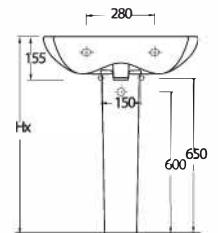

Aquasave Klozetler 6 Litre yerine 4 Litre su ile etkin temizlik sağlar.
Aquasave significantly reduces the water used in flushing from 6 to 4 liters.