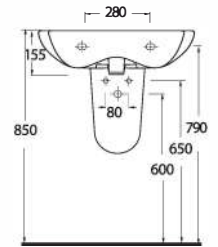

ALIA

53303
Kanalsız Asma WC
Rimless Wall-mounted WC

53561
Lavabo
16302 Yarım Ayak
ve 60402 Tam
Ayak uyumludur.

Washbasin Compatible
with 16302 half pedestal
and 60402 full pedestal.

53561 - 60402
56cm Lavabo - Tam Ayak
Washbasin 56cm -
Full-pedestal