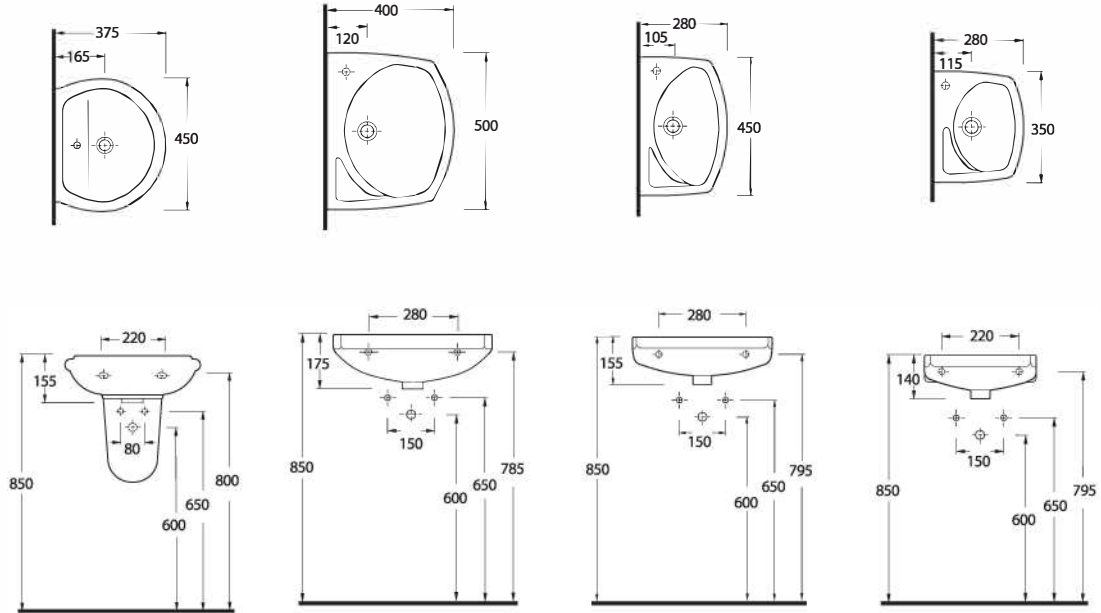

Oval lavabo 20202
yarım ayak ve 60402
tam ayak uyumludur.

Oval washbasin
compatible with
20202 half pedestal
and 60402 full pedestal.

91501
LİSSA

Köşeli Lavabo

Cornered Washbasin

91451
LİSSA

Köşeli Lavabo

Cornered Washbasin

91351
LİSSA

Köşeli Lavabo

Cornered Washbasin

TEKNİK ÇİZİM | Technical Drawing