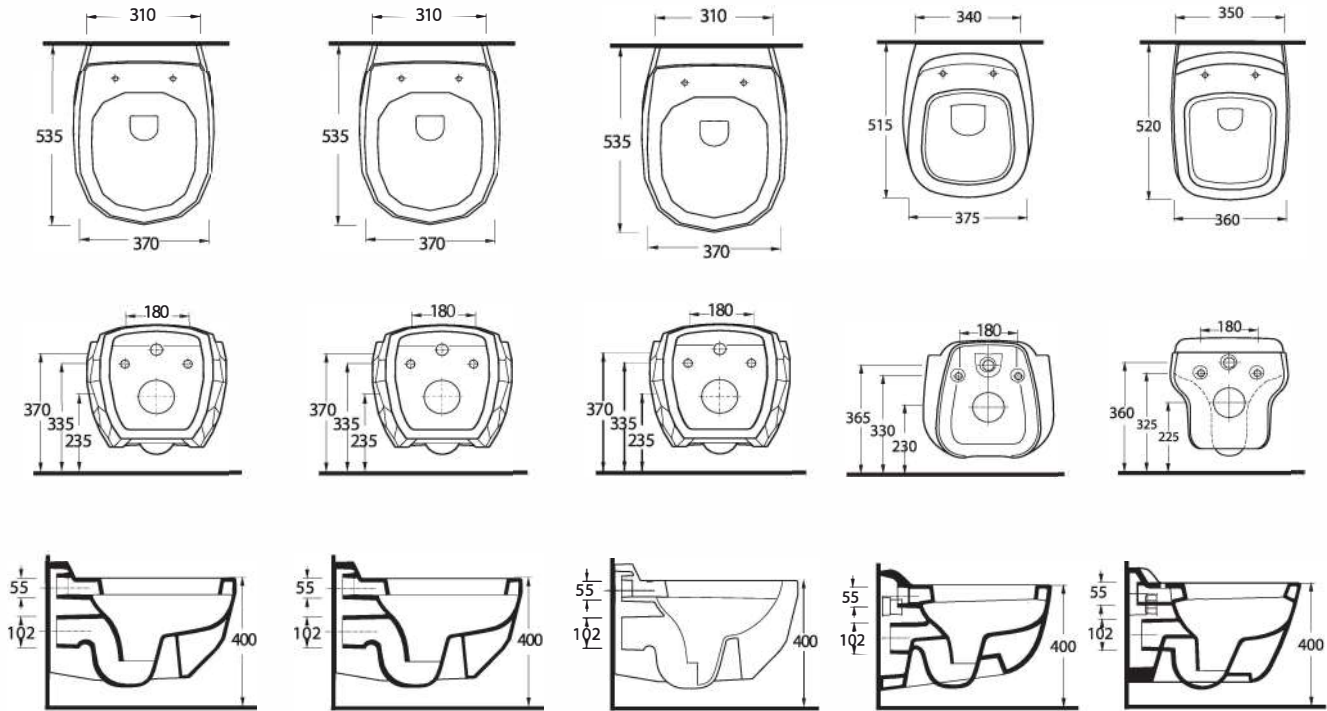

Asma Klozet
Gömme Rezervuar
uyumludur.

Wall-mounted WC
Compatible with
concealed cistern.

Asma Klozet
Gömme Rezervuar
uyumludur.

Wall-mounted WC
Compatible with
concealed cistern.

**Kanalsız Asma
Klozet**
Gömme Rezervuar
uyumludur.

Rimless Wall-mounted
WC Pan compatible with
concealed cistern.

Asma Klozet
Gömme Rezervuar
uyumludur.

Wall-mounted WC
Compatible with
concealed cistern.

Asma Klozet
Gömme Rezervuar
uyumludur.

Wall-mounted WC
Compatible with
concealed cistern.

TEKNİK ÇİZİM | Technical Drawing