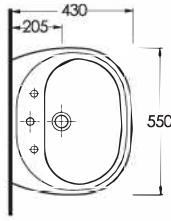

TEKNİK ÇİZİM | Technical Drawing