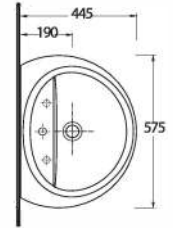

ALIA

53303
Kanalsız Asma WC
Rimless Wall-mounted WC

53561
Lavabo
16302 Yarım Ayak
ve 60402 Tam
Ayak uyumludur.

Washbasin Compatible
with 16302 half pedestal
and 60402 full pedestal.

53561 - 60402
56cm Lavabo - Tam Ayak
Washbasin 56cm -
Full-pedestal