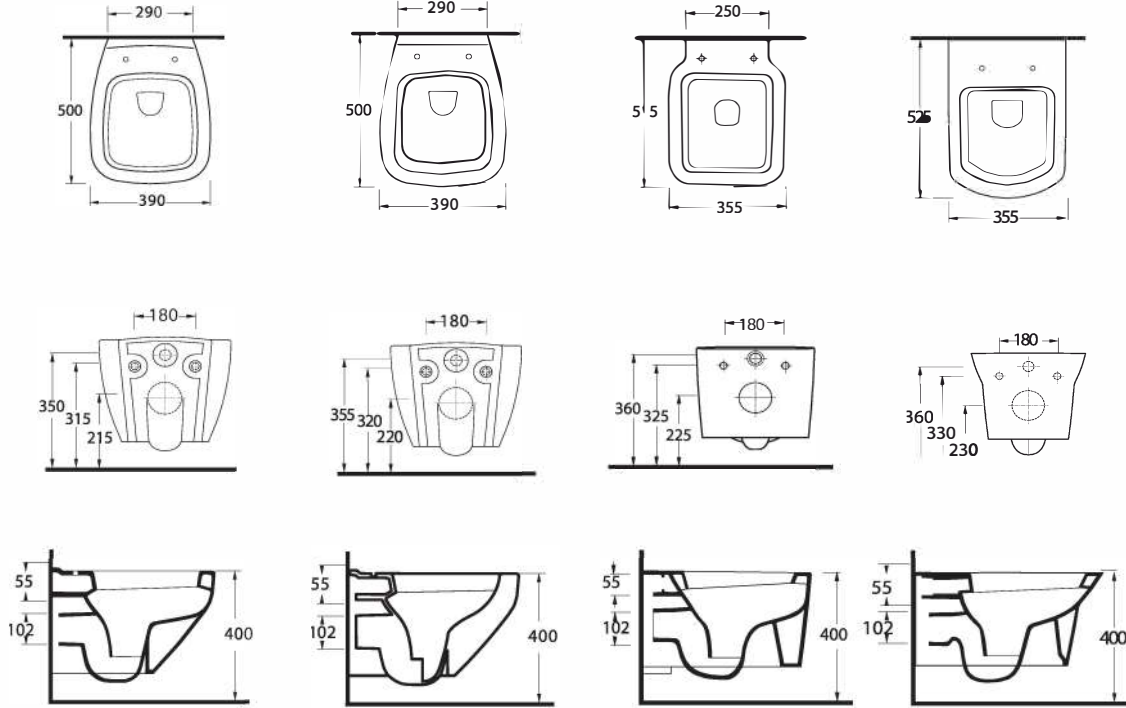

Wall-mounted WC
Compatible with
concealed cistern.

**68303
DİDYMA**

Asma Klozet
Gömme Rezervuar
uyumludur.

Wall-mounted WC
Compatible with
concealed cistern.

TEKNİK ÇİZİM | Technical Drawing

EGERIMLESS

82363
DROPIA