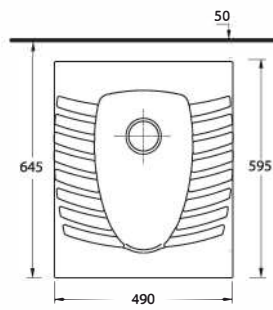

TEKNİK ÇİZİM | Technical Drawing