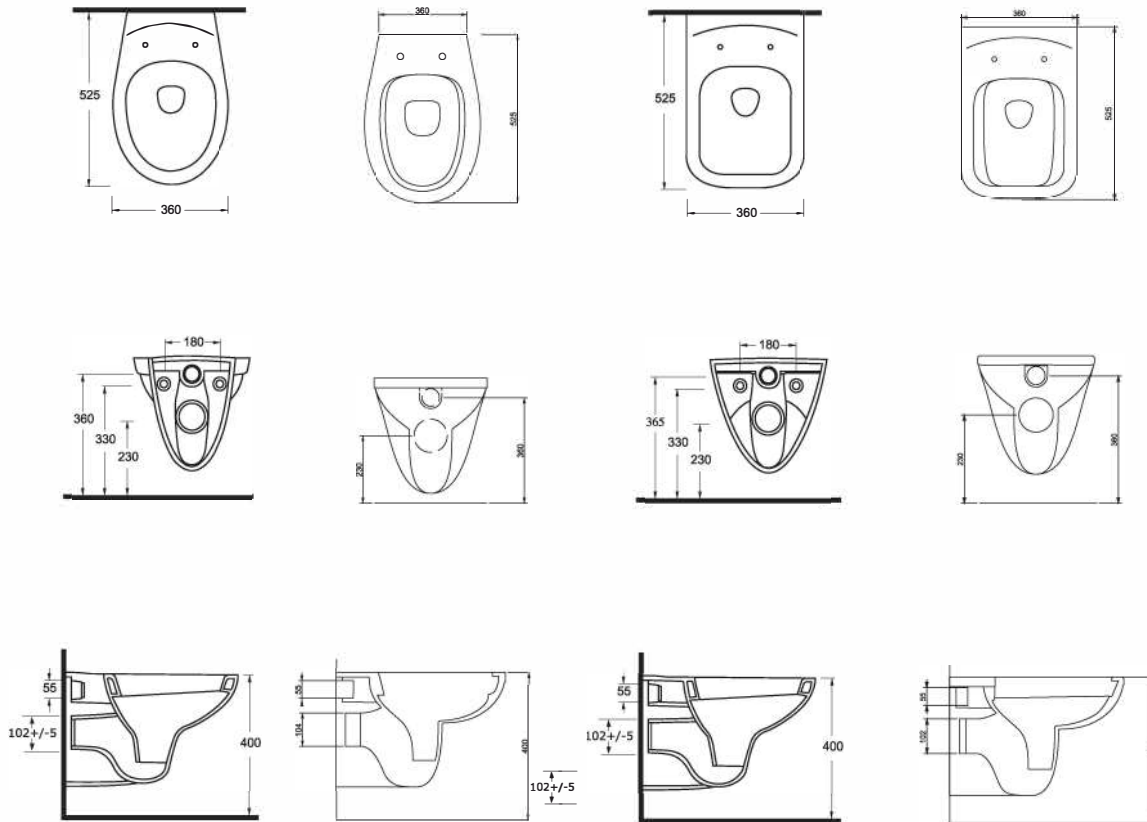

Asma Klozet
Gömme Rezervuar
uyumludur.

Wall-mounted WC
Compatible with
concealed cistern.

Kanalsız Asma WC
Gömme Rezervuar
uyumludur.

Era Rimless Wall
Hung WC Pan.
Compatible with
concealed cistern.

Asma Klozet
Gömme Rezervuar
uyumludur.

Wall-mounted WC
Compatible with
concealed cistern.

Kanalsız Asma WC
Gömme Rezervuar
uyumludur.

Olymos Rimless
Wall Hung WC Pan.
Compatible with
concealed cistern.

TEKNİK ÇİZİM | Technical Drawing