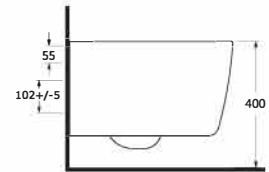

TEKNİK ÇİZİM | Technical Drawing