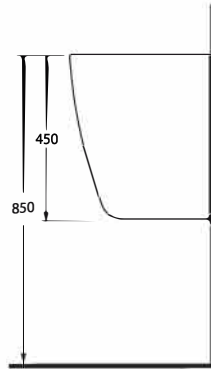

TEKNİK ÇİZİM | Technical Drawing