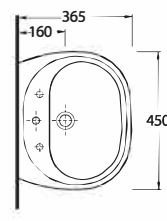

TEKNİK ÇİZİM | Technical Drawing