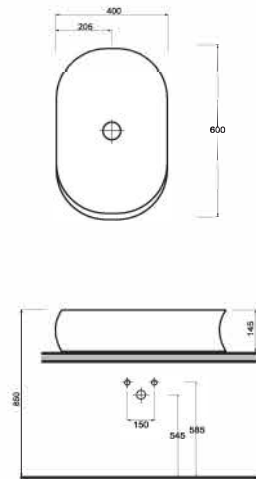

89303
Kanalsız Asma Klozet
Gömme Rezervuar Uyumludur.

Rimless Wall-Mounted WC Pan
compatible
with concealed cistern.

89205
Asma Bide

Wall-mounted Bidet

TEKNİK ÇİZİM | Technical Drawing

FINIKIA

Designed by *Claudio Papa*