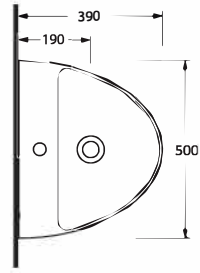

TEKNİK ÇİZİM | Technical Drawing