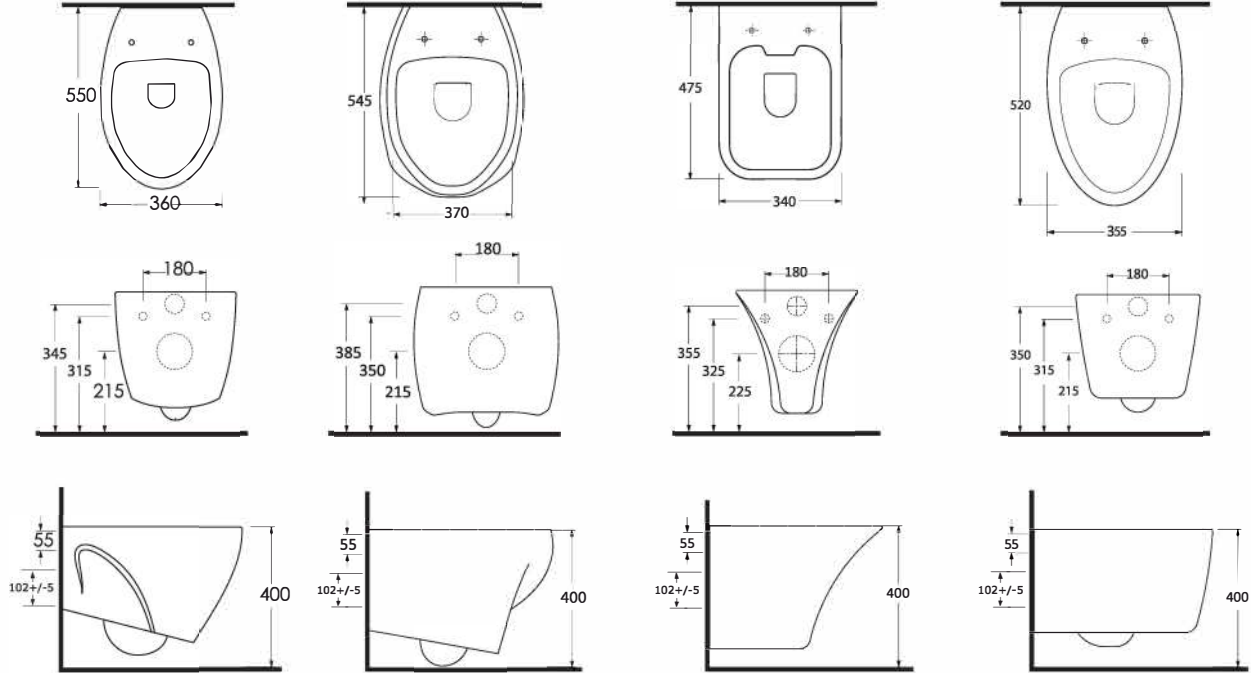

Rimless Wall-mounted
WC Compatible with
concealed cistern.

**64303
KARINA**

Asma Klozet
Gömme Rezervuar
uyumludur.

Wall-mounted WC
Compatible with
concealed cistern.

TEKNİK ÇİZİM | Technical Drawing

Aquasave Klozetler 6 Litre yerine 4 Litre su ile etkin temizlik sağlar.
Aquasave significantly reduces the water used in flushing from 6 to 4 liters.