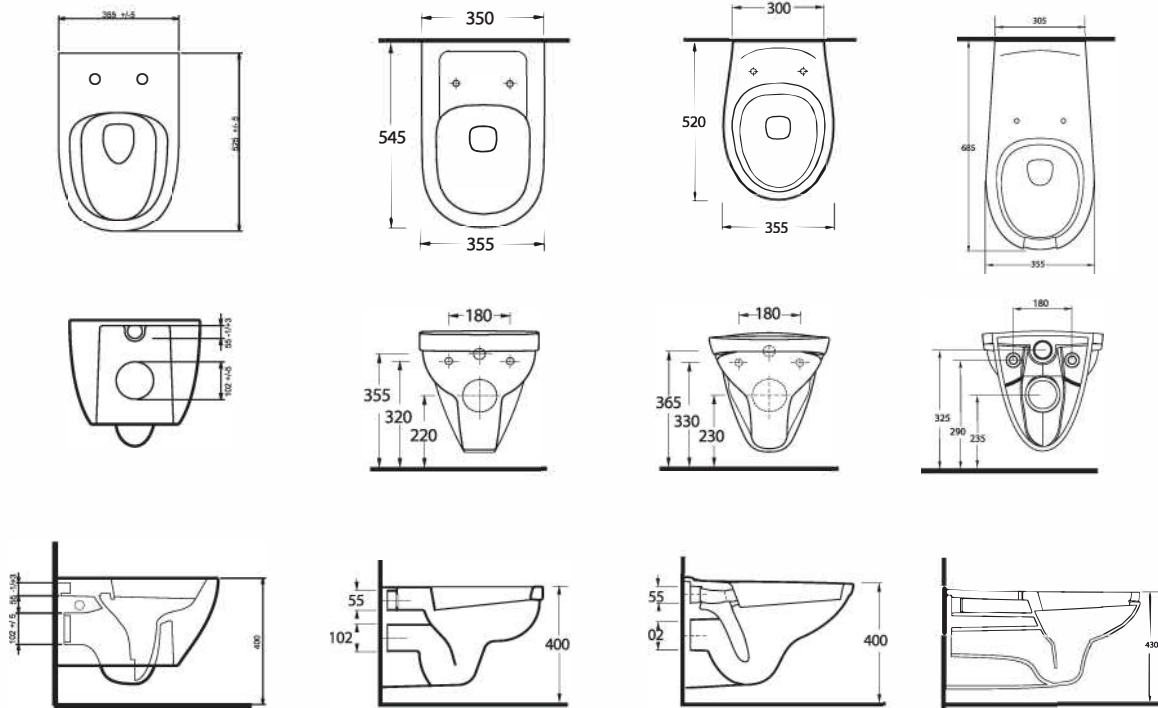

**Entegre Taharet
Musluklu Kanalsız
Asma Klozet**
Gömme Rezervuar
uyumludur.

Rimless Wall-mounted
WC Pan Integrated Bidet
Faucet
compatible with concealed cistern.

Asma Klozet
Gömme Rezervuar
uyumludur.

Wall-mounted WC
Compatible with
concealed cistern.

Asma Klozet
Gömme Rezervuar
uyumludur.

Wall-mounted WC
Compatible with
concealed cistern.

Asma Klozet

Disabled Wall Hung
WC

TEKNİK ÇİZİM | Technical Drawing

Aquasave Klozetler 6 Litre yerine 4 Litre su ile etkin temizlik sağlar.
Aquasave significantly reduces the water used in flushing from 6 to 4 liters.