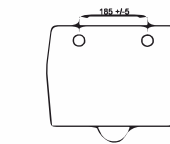

89303
Kanalsız Asma Klozet
Gömme Rezervuar Uyumludur.

Rimless Wall-Mounted WC Pan
compatible
with concealed cistern.

89205
Asma Bide

Wall-mounted Bidet

TEKNİK ÇİZİM | Technical Drawing

FINIKIA

Designed by *Claudio Papa*