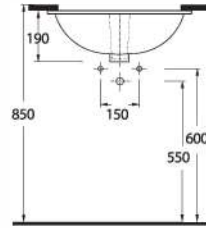

Oval
Undercounter
Washbasin

**91531
PINARA**

Oval
Tezgah Altı Lavabo
53,5 x 44,5 cm

Oval
Undercounter
Washbasin

**91461
PINARA**

Oval
Tezgah Altı Lavabo
46,5 x 37 cm

Oval
Undercounter
Washbasin

TEKNİK ÇİZİM | Technical Drawing