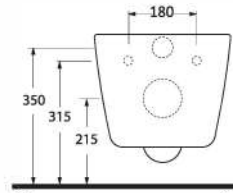

TEKNİK ÇİZİM | Technical Drawing