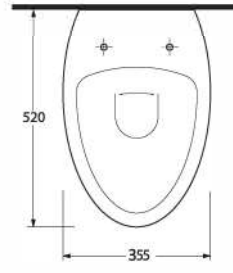

TEKNİK ÇİZİM | Technical Drawing