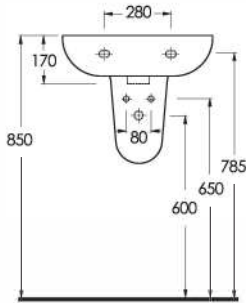

TEKNİK ÇİZİM | Technical Drawing