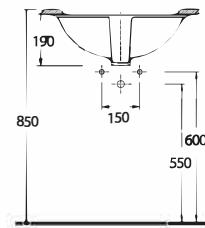

Oval
Undercounter
Washbasin

**91531
PINARA**

Oval
Tezgah Altı Lavabo
53,5 x 44,5 cm

Oval
Undercounter
Washbasin

**91461
PINARA**

Oval
Tezgah Altı Lavabo
46,5 x 37 cm

Oval
Undercounter
Washbasin

TEKNİK ÇİZİM | Technical Drawing