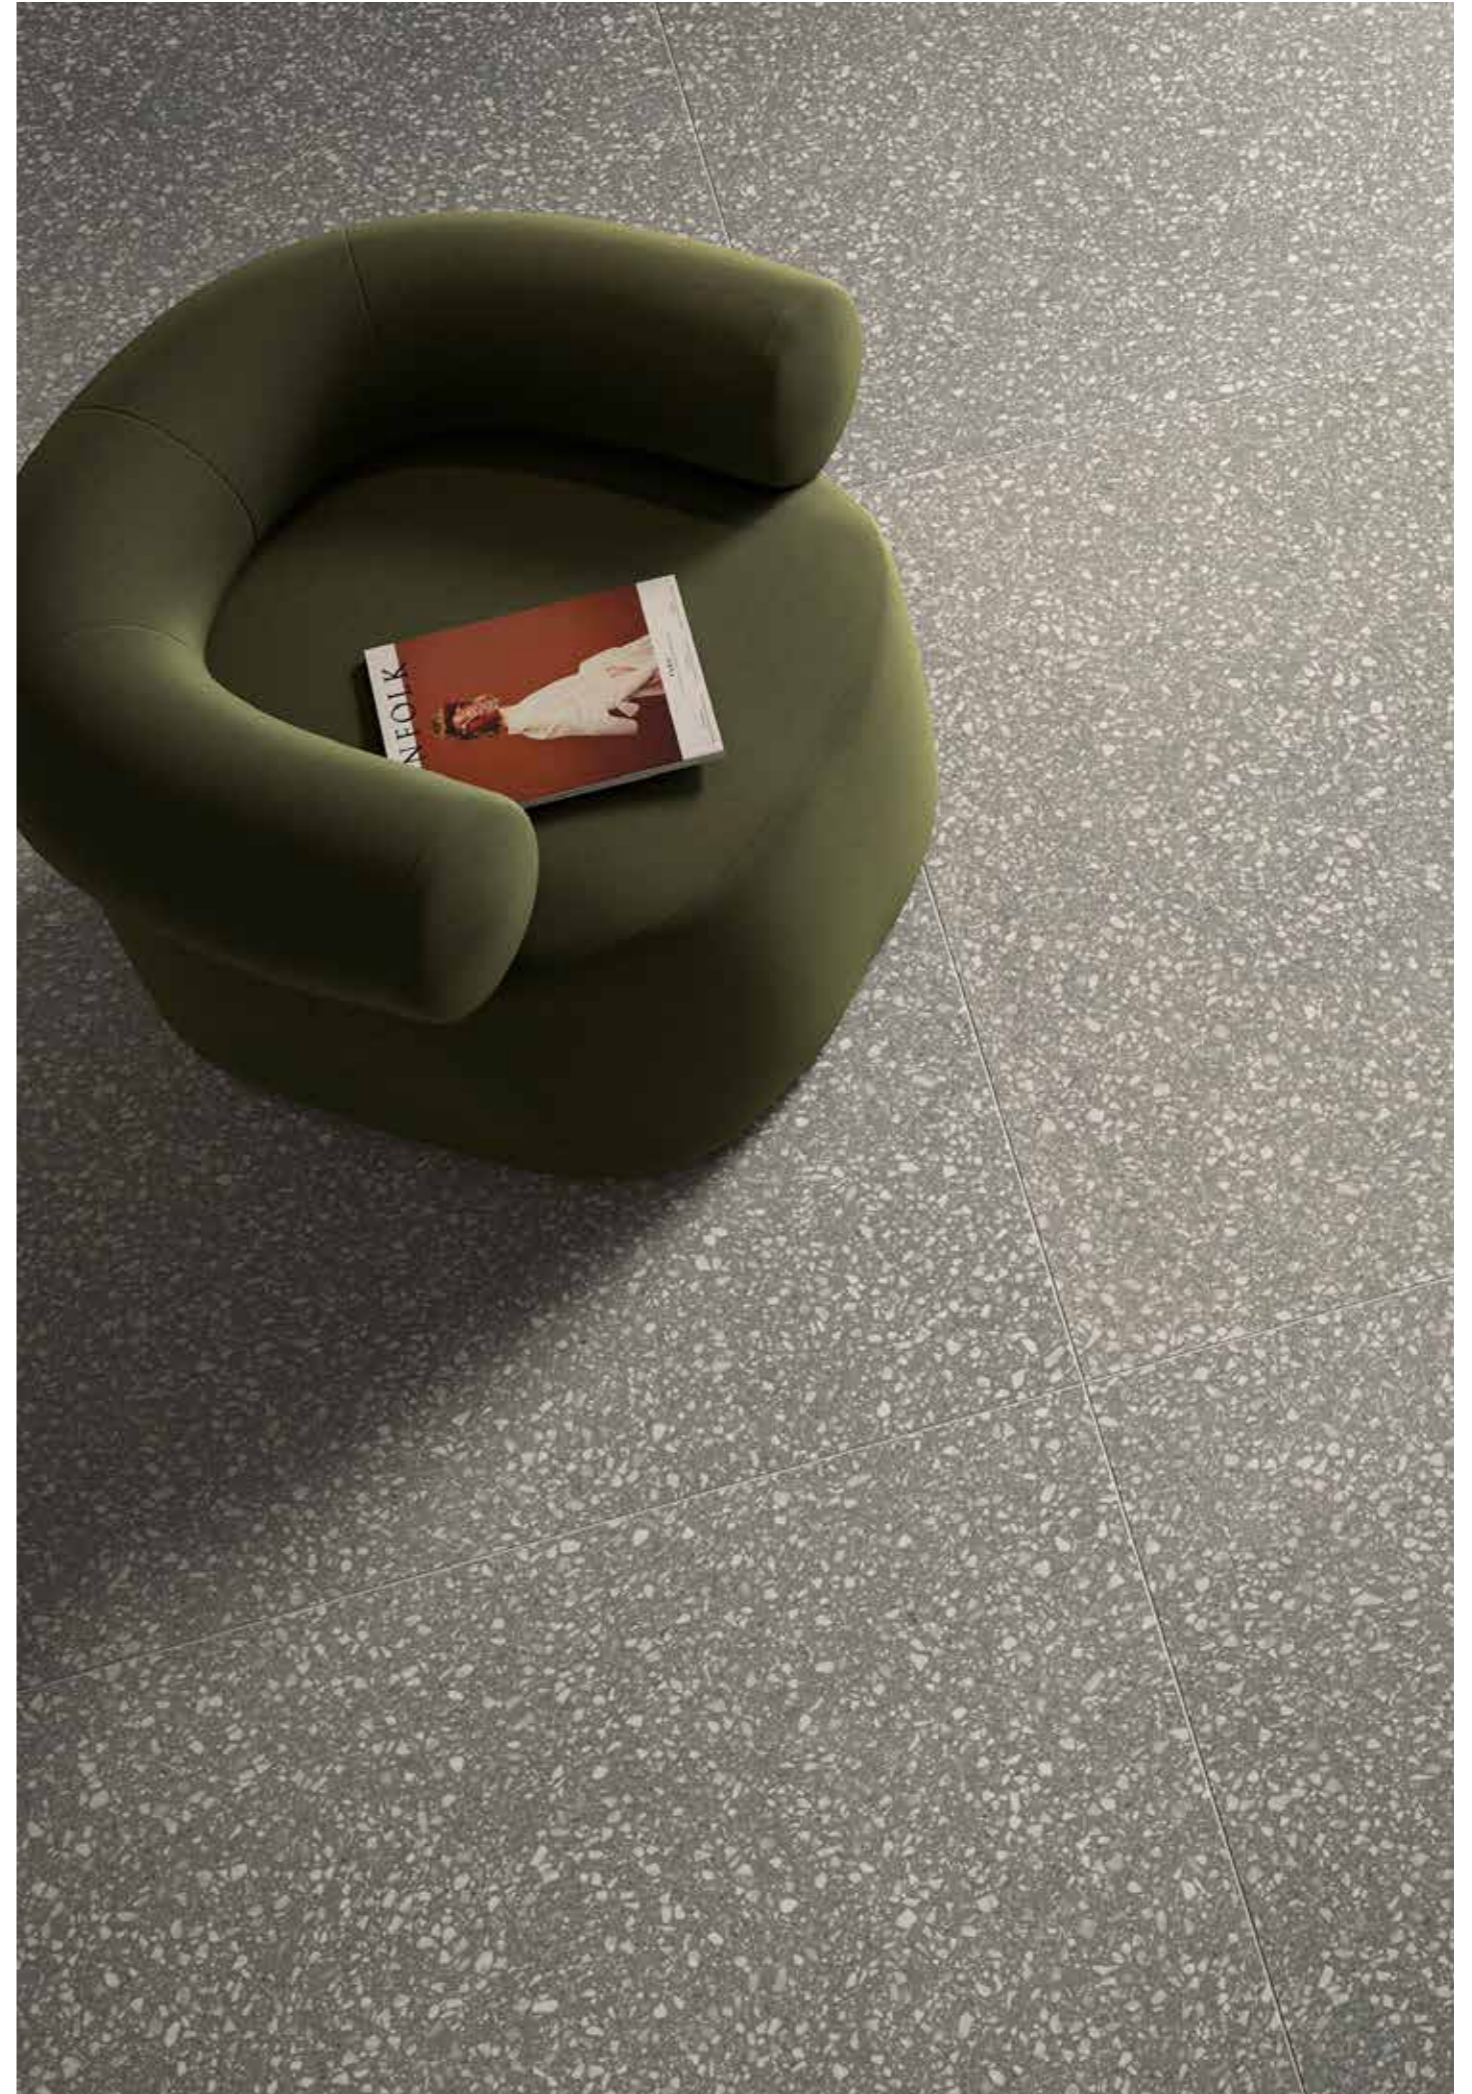

SPARKS

Fon Ebatları Basic Tile Sizes

Renk Color	Yüzey Surface	Kalınlık Thickness	120x120 cm
İnci Gri	Mat R10A	9mm	K2757TE600
Şehir Grisi	Mat R10A	9mm	K2757TE610
Ay Grisi	Mat R10A	9mm	K2757TE700
Kozmik Siyah	Mat R10A	9mm	K2757TE900

Dekor Ebatları Decor Sizes

Renk Color	Yüzey Surface	Kalınlık Thickness	5x120 cm
İnci Gri	Mat	9mm	K2877TE600
Şehir Grisi	Mat	9mm	K2877TE610
Ay Grisi	Mat	9mm	K2877TE700
Kozmik Siyah	Mat	9mm	K2877TE900