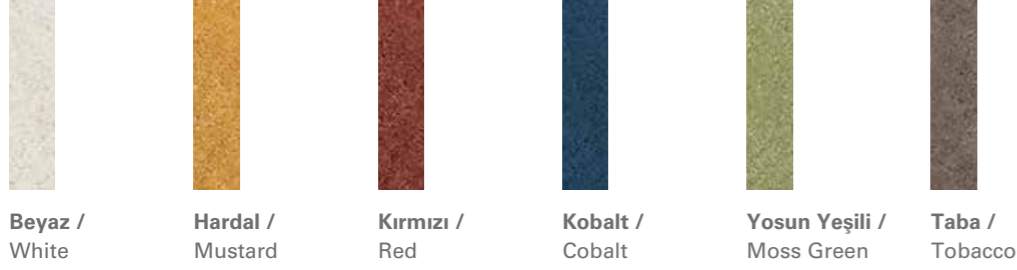

Sırlı Porselen / Glazed Porcelain