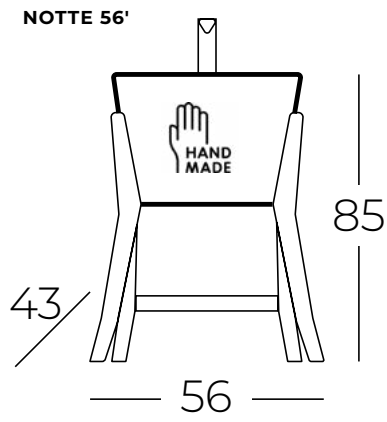

EL İŞÇİLİĞİ
HAND-MADE

KAYIN MASIF LAKE BOYALI GÖVDE
SOLID BEECH WOOD LACQUER PAINT BODY

AKRİLİK LAVABO
ACRYLIC WASHBASIN

ANTİBAKTERİYEL
ANTIBACTERIAL

KEMERLİ LEDLİ AYNA
BELT MIRROR WITH LED

NOTTE 56'

AYNA ÜST MODÜL
NOT65.03-02

ALT MODÜL
NOT56.03-01

NOTTE

Gri/Beyaz
Grey/White