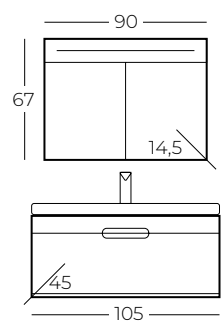

MDF LAM GÖVDE
MDF BODY

SERAMİK LAVABO
CERAMIC WASHBASIN

FRENLİ KAPAK
SOFT CLOSE DOOR

TANDEM RAY ÇEKMECE
TANDEM RAIL DRAWER

LEDLİ AYNA
MIRROR WITH LEDS

DOLAPLI AYNA
CUPBOARD MIRROR

CARINA 105'

CARINA 80'