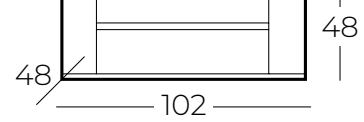

LAKE BOYA KAPAK
LACQUER PAINT DOOR

LAKE BOYA GÖVDE
LACQUER PAINT BODY

CNC İŞLEMELİ PANO AYNA
CNC EMBEDDED PANEL MIRROR

FRENLİ KAPAK
SOFT CLOSE DOOR

TANDEM RAY ÇEKMECE
TANDEM RAIL DRAWER

CALVIN 140'
BOY DOLABI

– 37 –

CALVIN

Buz Mavisi
Ice Blue