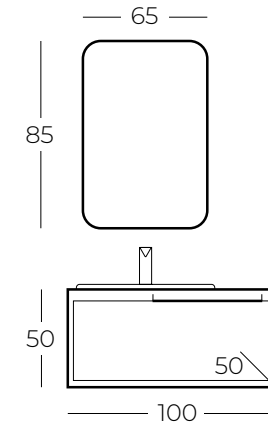

MDF LAM + LAKE BOYA KAPAK
MDF + LACQUER PAINT DOOR

CNC İŞLEMELİ MDF LAKE BOYALI GÖVDE
CNC EMBEDDED MDF LACQUER PAINT BODY

DOKUNMATİK AYNA
TOUCH MIRROR

LEDLİ AYNA
MIRROR WITH LED

SERAMİK LAVABO
CERAMIC WASHBASIN

TANDEM RAY ÇEKMECE
TANDEM RAIL DRAWER

FRENLİ ÇEKMECE
SOFT DRAWER

GİZLİ ÇEKMECE
HIDDEN DRAWER

FRENLİ KAPAK
SOFT CLOSE DOOR

AYNA ÜST MODÜL
ENR65-85.04-02

KOZMETİK
ENR85-100.04-04

ALT MODÜL
ENR100.04-01

BOY DOLABI
LGN165.01-05

ENRICA 100'