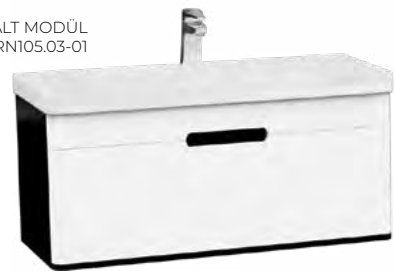

BOY DOLABI
CRN135.01-05