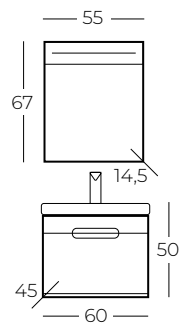

CARINA 60'

CARINA 135'
BOY DOLABI

SKALI

Buz Mavisi/Ice Blue

Gold/Silver/Rose

Gece Mavisi/Night Blue

Gold/Silver/Rose

Beyaz/White