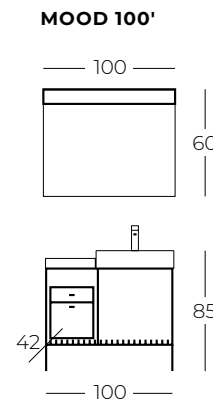

LAKE BOYA KAPAK
LACQUER PAINT DOOR

LAKE BOYA GÖVDE
LACQUER PAINT BODY

ELEKTROSTATİK BOYALI METAL PROFİL
ELECTROSTATIC PAINT METAL CASE

FRENLİ KAPAK
SOFT CLOSE DOOR

PANO AYNA
PANEL MIRROR

MOOD

Antrasit/Doğal Ahşap
Anthracite/Natural Wood