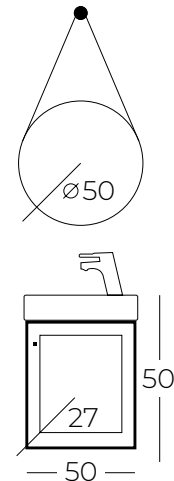

HIGH GLOSS KAPAK
HIGH GLOSS DOOR
MDF LAM GÖVDE
MDF BODY
FRENLİ KAPAK
SOFT CLOSE DOOR
SERAMİK LAVABO
CERAMIC WASHBASIN
YUVARLAK KEMERLİ AYNA
ROUND MIRROR WITH BELT

VITOLE 50'