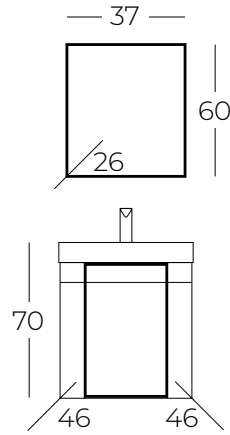

LAKE BOYA KAPAK
LACQUER PAINT DOOR

LAKE BOYA GÖVDE
LACQUER PAINT BODY

FRENLİ KAPAK
SOFT CLOSE DOOR

SERAMİK LAVABO
CERAMIC WASHBASIN

DOLAPLI AYNA
CUPBOARD MIRROR

CORNER 46'