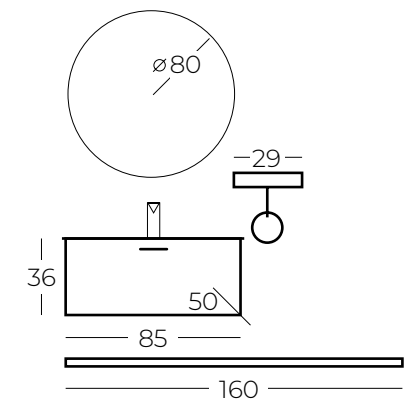

ATREUS 160'