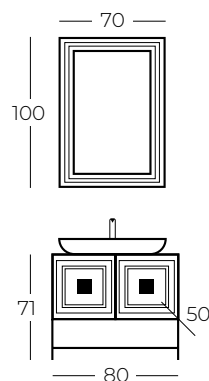

RUSTICA 80'