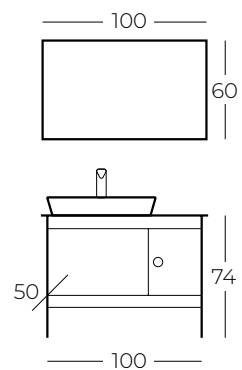

LAKE BOYA KAPAK
LACQUER PAINT DOOR

LAKE BOYA GÖVDE
LACQUER PAINT BODY

PANO AYNA
PANEL MIRROR

FRENLİ KAPAK
SOFT CLOSE DOOR

GALA 100'

GALA

Beyaz/Antrasit
White/Anthracite