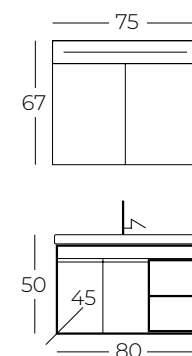

NOBLE

Rebab/Siyah
Rebab/Black

Retro Taş/Siyah
Retro Stone/Black

Pera/Siyah
Pera/Black

- MDF LAM GÖVDE
  MDF BODY
- MDF LAM KAPAK
  MDF DOOR
- LEDLİ AYNA
  MIRROR WITH LED
- SERAMİK LAVABO
  CERAMIC WASHBASIN
- TANDEM RAY ÇEKMECE
  TANDEM RAIL DRAWER
- FRENLİ KAPAK
  SOFT CLOSE DOOR

NOBLE 80