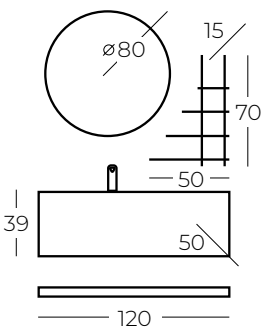

LEDLİ AYNA
MIRROR WITH LED

LEDLİ ALT MODÜL
BOTTOM MODULE WITH LED

VISION 120'

VISION 100'

VISION 135'
BOY DOLABI

VISION

Buz Mavisi

Ice Blue