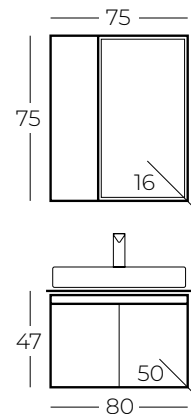

MDF LAM KAPAK
MDF DOOR

MDF LAM GÖVDE
MDF BODY

SERAMİK LAVABO
CERAMIC WASHBASIN

ETAJERLİ KUTULU AYNA
BOX MIRROR WITH SHELVING

FRENLİ KAPAK
SOFT CLOSE DOOR

REGINA 80'

REGINA

Pedro Ceviz
Pedro Walnut

Rebab
Rebab