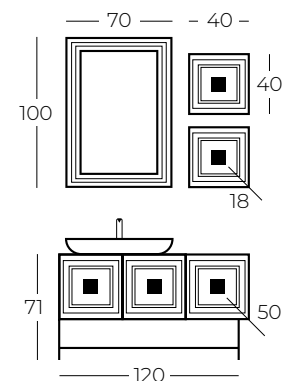

RUSTICA 120'