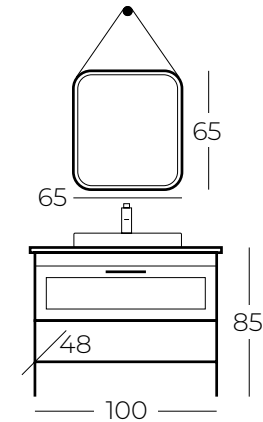

TANDEM RAY ÇEKMECE
TANDEM RAIL DRAWER

SERAMİK LAVABO
CERAMIC WASHBASIN

KEMERLİ LEDLİ AYNA
BELT MIRROR WITH LEDS

FRENLİ KAPAK
SOFT CLOSE DOOR

FRENLİ ÇEKMECE
SOFT DRAWER

TRELLIS 100'

TRELLIS 180'
BOY DOLABI

TRELLIS