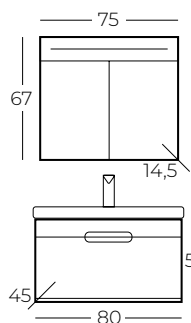

MDF LAM GÖVDE
MDF BODY

SERAMİK LAVABO
CERAMIC WASHBASIN

FRENLİ KAPAK
SOFT CLOSE DOOR

TANDEM RAY ÇEKMECE
TANDEM RAIL DRAWER

LEDLİ AYNA
MIRROR WITH LEDS

DOLAPLI AYNA
CUPBOARD MIRROR

CARINA 105'

CARINA 80'