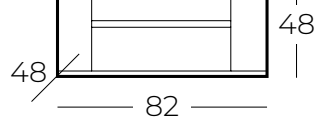

LAKE BOYA KAPAK
LACQUER PAINT DOOR

LAKE BOYA GÖVDE
LACQUER PAINT BODY

CNC İŞLEMELİ PANO AYNA
CNC EMBEDDED PANEL MIRROR

FRENLİ KAPAK
SOFT CLOSE DOOR

TANDEM RAY ÇEKMECE
TANDEM RAIL DRAWER

CALVIN 140'
BOY DOLABI

– 37 –

CALVIN

Buz Mavisi
Ice Blue