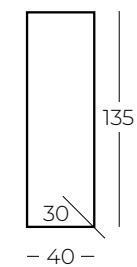

LEDLİ AYNA
MIRROR WITH LED

LEDLİ ALT MODÜL
BOTTOM MODULE WITH LED

VISION 120'

VISION 100'

VISION 135'
BOY DOLABI

VISION

Buz Mavisi

Ice Blue