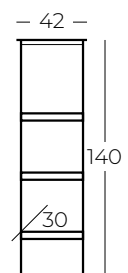

LAKE BOYA KAPAK
LACQUER PAINT DOOR

LAKE BOYA GÖVDE
LACQUER PAINT BODY

PANO AYNA
PANEL MIRROR

FRENLİ KAPAK
SOFT CLOSE DOOR

GALA 100'

GALA

Beyaz/Antrasit
White/Anthracite