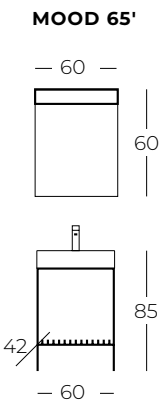

LAKE BOYA KAPAK
LACQUER PAINT DOOR

LAKE BOYA GÖVDE
LACQUER PAINT BODY

ELEKTROSTATİK BOYALI METAL PROFİL
ELECTROSTATIC PAINT METAL CASE

FRENLİ KAPAK
SOFT CLOSE DOOR

PANO AYNA
PANEL MIRROR

MOOD

Antrasit/Doğal Ahşap
Anthracite/Natural Wood