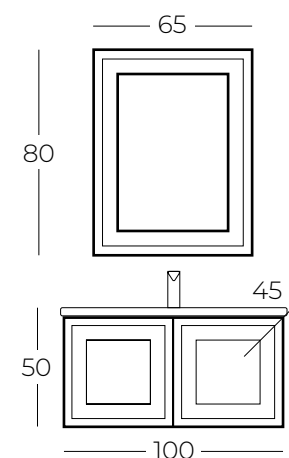

SKALI

Buz Mavisi/Ice Blue

Gold/Silver/Rose

Gece Mavisi/Night Blue

Gold/Silver/Rose

Beyaz/White

Gold/Silver/Rose

- MDF LAM + LAKE BOYA GÖVDE
  MDF + LACQUER PAINT BODY
- CNC İŞLEMELİ LAKE BOYA KAPAK
  CNC EMBEDDED LACQUER PAINT DOOR
- CNC İŞLEMELİ LAKE BOYA AYNA
  CNC EMBEDDED LACQUER PAINT MIRROR
- SERAMİK LAVABO
  CERAMIC WASHBASIN
- FRENLİ KAPAK
  SOFT CLOSE DOOR
- BAS AÇ
  PUSH OPEN

SKALI 100'