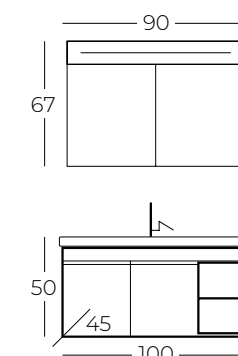

NOBLE

Rebab/Siyah
Rebab/Black

Retro Taş/Siyah
Retro Stone/Black

Pera/Siyah
Pera/Black

- MDF LAM GÖVDE
  MDF BODY
- MDF LAM KAPAK
  MDF DOOR
- LEDLİ AYNA
  MIRROR WITH LED
- SERAMİK LAVABO
  CERAMIC WASHBASIN
- TANDEM RAY ÇEKMECE
  TANDEM RAIL DRAWER
- FRENLİ KAPAK
  SOFT CLOSE DOOR

NOBLE 100'