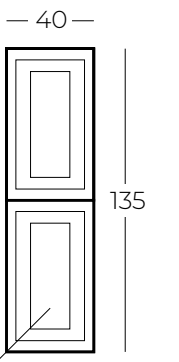

SKALI 135'
BOY DOLABI