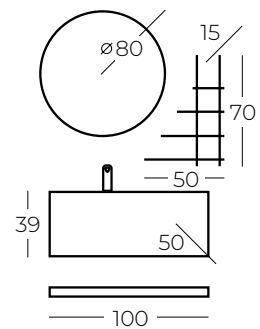

LEDLİ AYNA
MIRROR WITH LED

LEDLİ ALT MODÜL
BOTTOM MODULE WITH LED

VISION 120'

VISION 100'

VISION 135'
BOY DOLABI

VISION

Buz Mavisi

Ice Blue