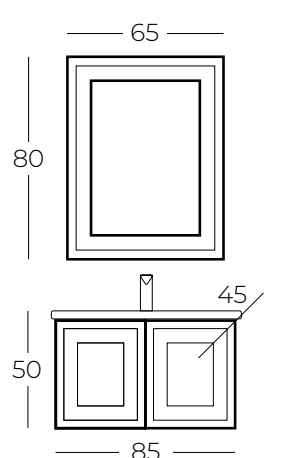

SKALI

Buz Mavisi/Ice Blue

Gold/Silver/Rose

Gece Mavisi/Night Blue

Gold/Silver/Rose

Beyaz/White

Gold/Silver/Rose

- MDF LAM + LAKE BOYA GÖVDE
  MDF + LACQUER PAINT BODY
- CNC İŞLEMELİ LAKE BOYA KAPAK
  CNC EMBEDDED LACQUER PAINT DOOR
- CNC İŞLEMELİ LAKE BOYA AYNA
  CNC EMBEDDED LACQUER PAINT MIRROR
- SERAMİK LAVABO
  CERAMIC WASHBASIN
- FRENLİ KAPAK
  SOFT CLOSE DOOR
- BAS AÇ
  PUSH OPEN

SKALI 85'