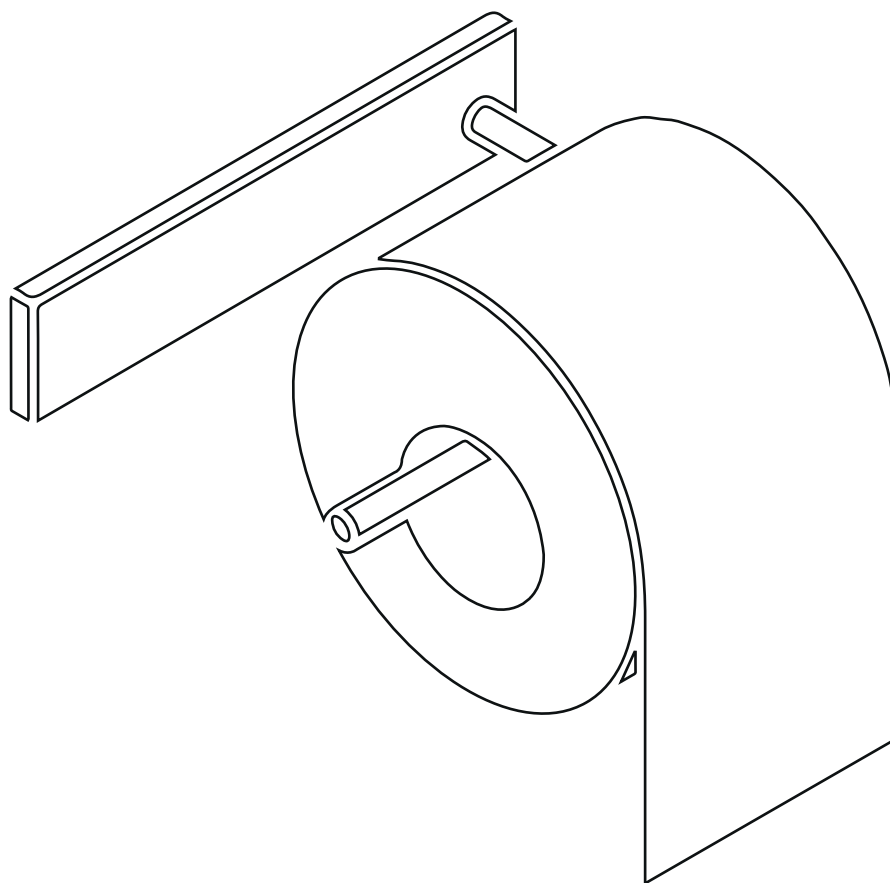

EN. Develop a style combined with materials. It creates wonders in your bathroom with its magnificent shape and geometric parallel lines.

Clara 80 cm

Clara 65 cm

BANYO AKSESUARLARI

Bathroom Accessories

LEDLİ AYNALAR