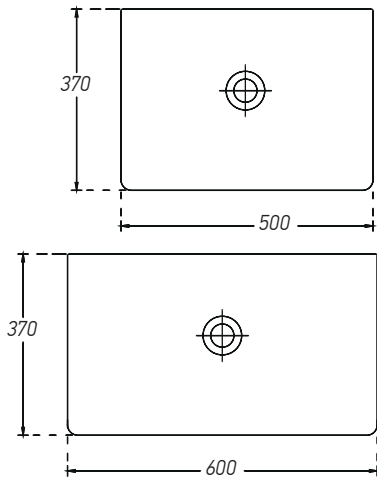

TR. Mükemmel simetrisler, yeni banyo döşeme trendlerini belirler. Modern şekiller, saf malzemeler ve dokulu yüzeylerle zenginleştirilmiştir

EN. Perfect symetries identify new bathroom furnishing trends. Modern shapes are enhanced by pure materials and textured finishes