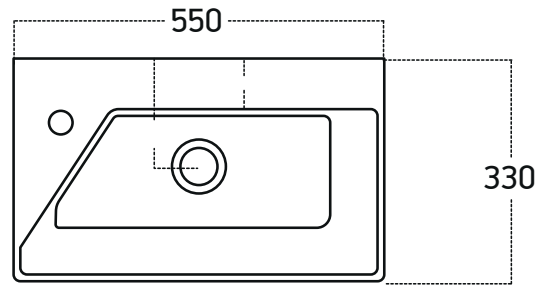

TR. Oranlar ve denge Modo koleksiyonunun öne çıkan özellikleridir. Temel tasarım, modern zarafet kavramlarının yeniden keşfedilmesine yol açar.

EN. Proportions and balance are the highlights of the Modo collection. Essential design leads to a rediscovery of the concepts of modern elegance.